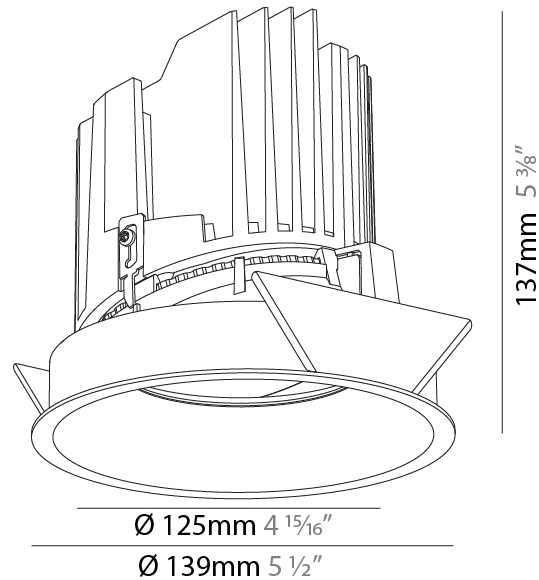

GENERAL

Series: Bioniq
 Subseries: Bioniq Round Adjustable
 Brand: Prolicht
 Division: Architectural
 Mounting Type: Recessed
 Mounting Location: Ceiling
 Subcategory: Downlight

PHYSICAL

Shape: Round
 Diameter (mm): 139
 Diameter (in): 5 1/2
 Height (mm): 137
 Height (in): 5 3/8
 Ceiling Thickness (mm): 10 / 12.5 / 15
 Ceiling Thickness (in): 3/8 or 1/2 or 9/16
 Min. Recessing Depth (mm): 150
 Min. Recessing Depth (in): 5 7/8
 Light Distribution: Adjustable / Downlight
 Weight (kg): 0.849
 Weight (lbs): 1.87
 Fixture Finish: SSR / BKV / CWI / CRY / HAB / LAG / UFT / ITA / RUA / RUR / MIC / FTG / MYG / TWT / LOD / PUS / FRO / FUP / KIA / POP / BLS / SPG / MEY / GOH / GUM / CHC / COM / ABZ / JAG / OBR / MOS / ROR
 Fixture Material: Aluminum Die Cast
 Cut-out Measurements: 130mm / 5 1/8"

GENERAL

Series: Bioniq
 Subseries: Bioniq Round Semi Adjustable
 Brand: Prolicht
 Division: Architectural
 Mounting Type: Recessed
 Mounting Location: Ceiling
 Subcategory: Downlight

PHYSICAL

Shape: Round
 Diameter (mm): 139
 Diameter (in): 5 1/2
 Height (mm): 137
 Height (in): 5 3/8
 Ceiling Thickness (mm): 10 / 12.5 / 15
 Ceiling Thickness (in): 3/8 or 1/2 or 9/16
 Min. Recessing Depth (mm): 150
 Min. Recessing Depth (in): 5 7/8
 Light Distribution: Adjustable / Downlight
 Weight (kg): 0.814
 Weight (lbs): 1.79
 Fixture Finish: SSR / BKV / CWI / CRY / HAB / LAG / UFT / ITA / RUA / RUR / MIC / FTG / MYG / TWT / LOD / PUS / FRO / FUP / KIA / POP / BLS / SPG / MEY / GOH / GUM / CHC / COM / ABZ / JAG / OBR / MOS / ROR
 Fixture Material: Aluminum Die Cast
 Cut-out Measurements: 130mm / 5 1/8"

OPTICAL

Reflector°: 10
 Adjustability: Rotational 355°; Tilt 10°

RATINGS AND CERTIFICATIONS

Certified By: Certified for North American Standards
 IP rating: IP20

130mm 5 1/8"	150mm 5 7/8"	10 15mm 3/8" 9/16"	10°	355°		