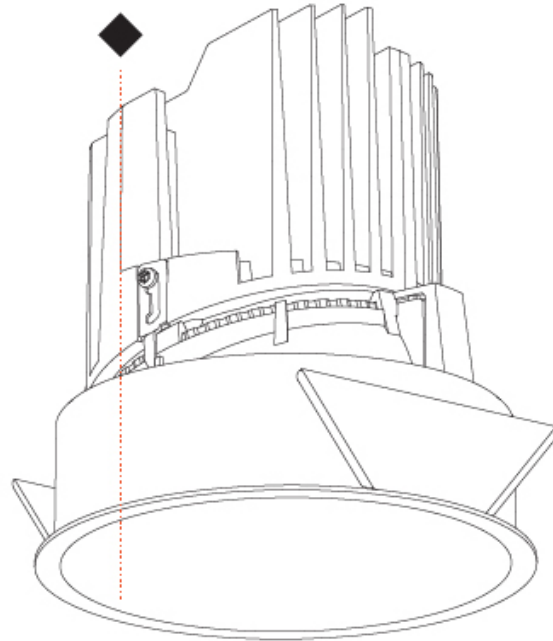

BIONIQ ROUND DEEP RECESSED

A35278-

PROJECT

TYPE

SPECIFIER

QUANTITY

DATE